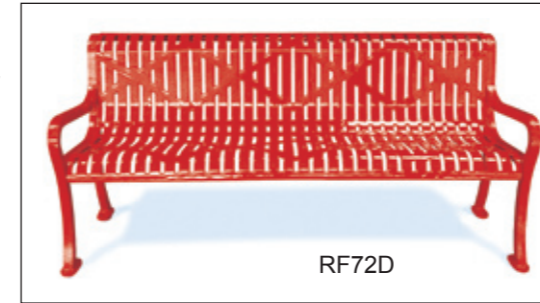

B6S-SM

STEEL SLATTED BENCHES

- Thermoplastic coated
- Solid 11 gauge steel
- Powdered coated steel legs

NG6-SM

NGC

NORTHGATE BENCH AND CHAIR

- Arched back
- Cast iron legs
- 1 1/2" steel bench straps
- 1 1/4" steel chair straps
- Thermoplastic coated
- Pre-drilled mounting holes

NGC	18"(w) chair
NG4-SM	4' surface mount
NG5-SM	5' surface mount
NG6-SM	6' surface mount
NG8-SM	8' surface mount

OG6-SM

OGC

OGLETHORPE BENCH & CHAIR

- Straight back
- Cast iron legs
- 1 1/2" steel bench straps
- 1 1/4" steel chair straps
- Thermoplastic coated
- Pre-drilled mounting holes

OGC	18"(w) chair
OG4-SM	4' surface mount
OG5-SM	5' surface mount
OG6-SM	6' surface mount
OG8-SM	8' surface mount

ROLL FORMED BENCH

- Thermoplastic coated
- Solid 11 gauge steel
- Cast iron legs
- Pre-drilled mounting holes