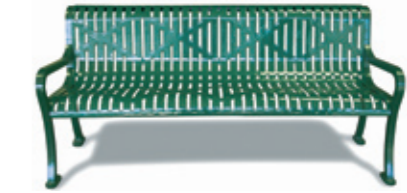

THE OUTDOOR COLLECTION

A special class of furniture for the unique environment of education.