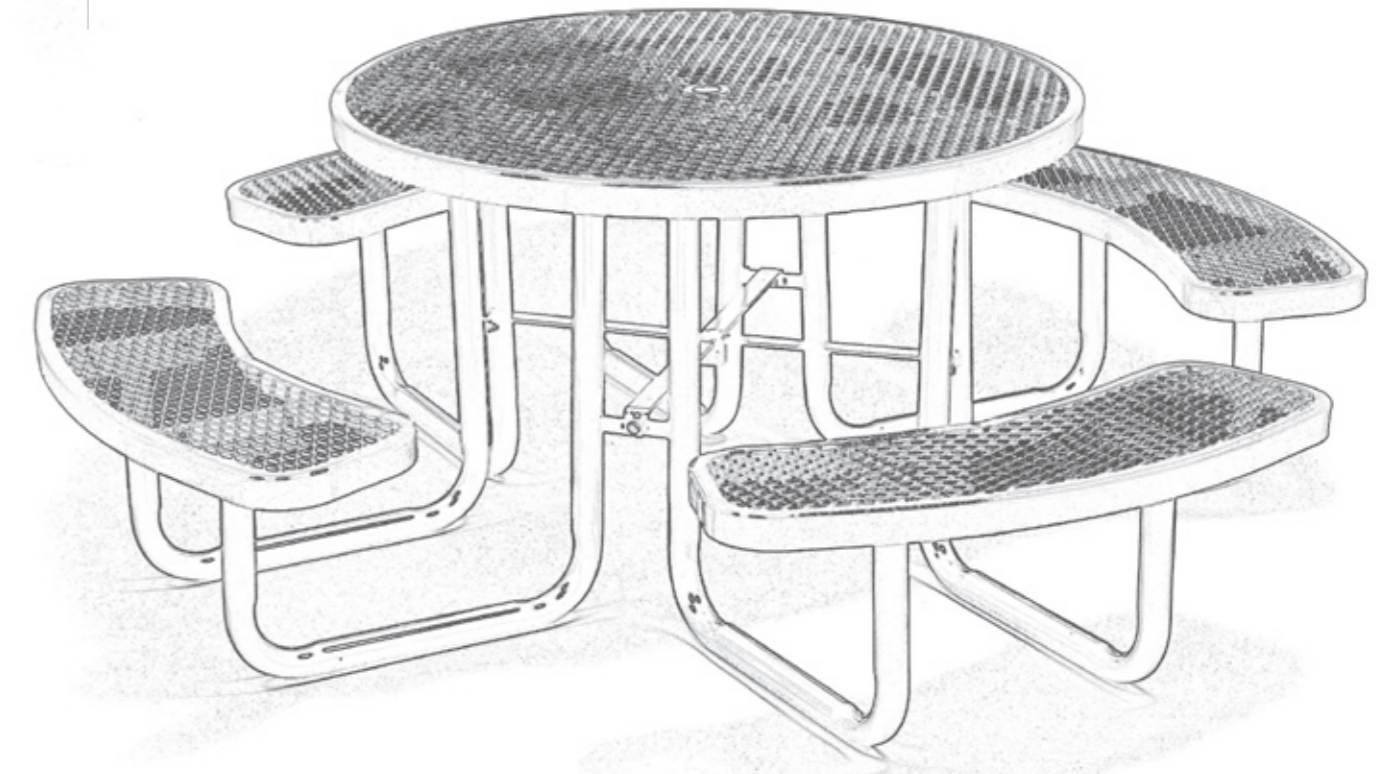

THE OUTDOOR COLLECTION

A special class of furniture for the unique environment of education.

Educational Specialty Furnishings